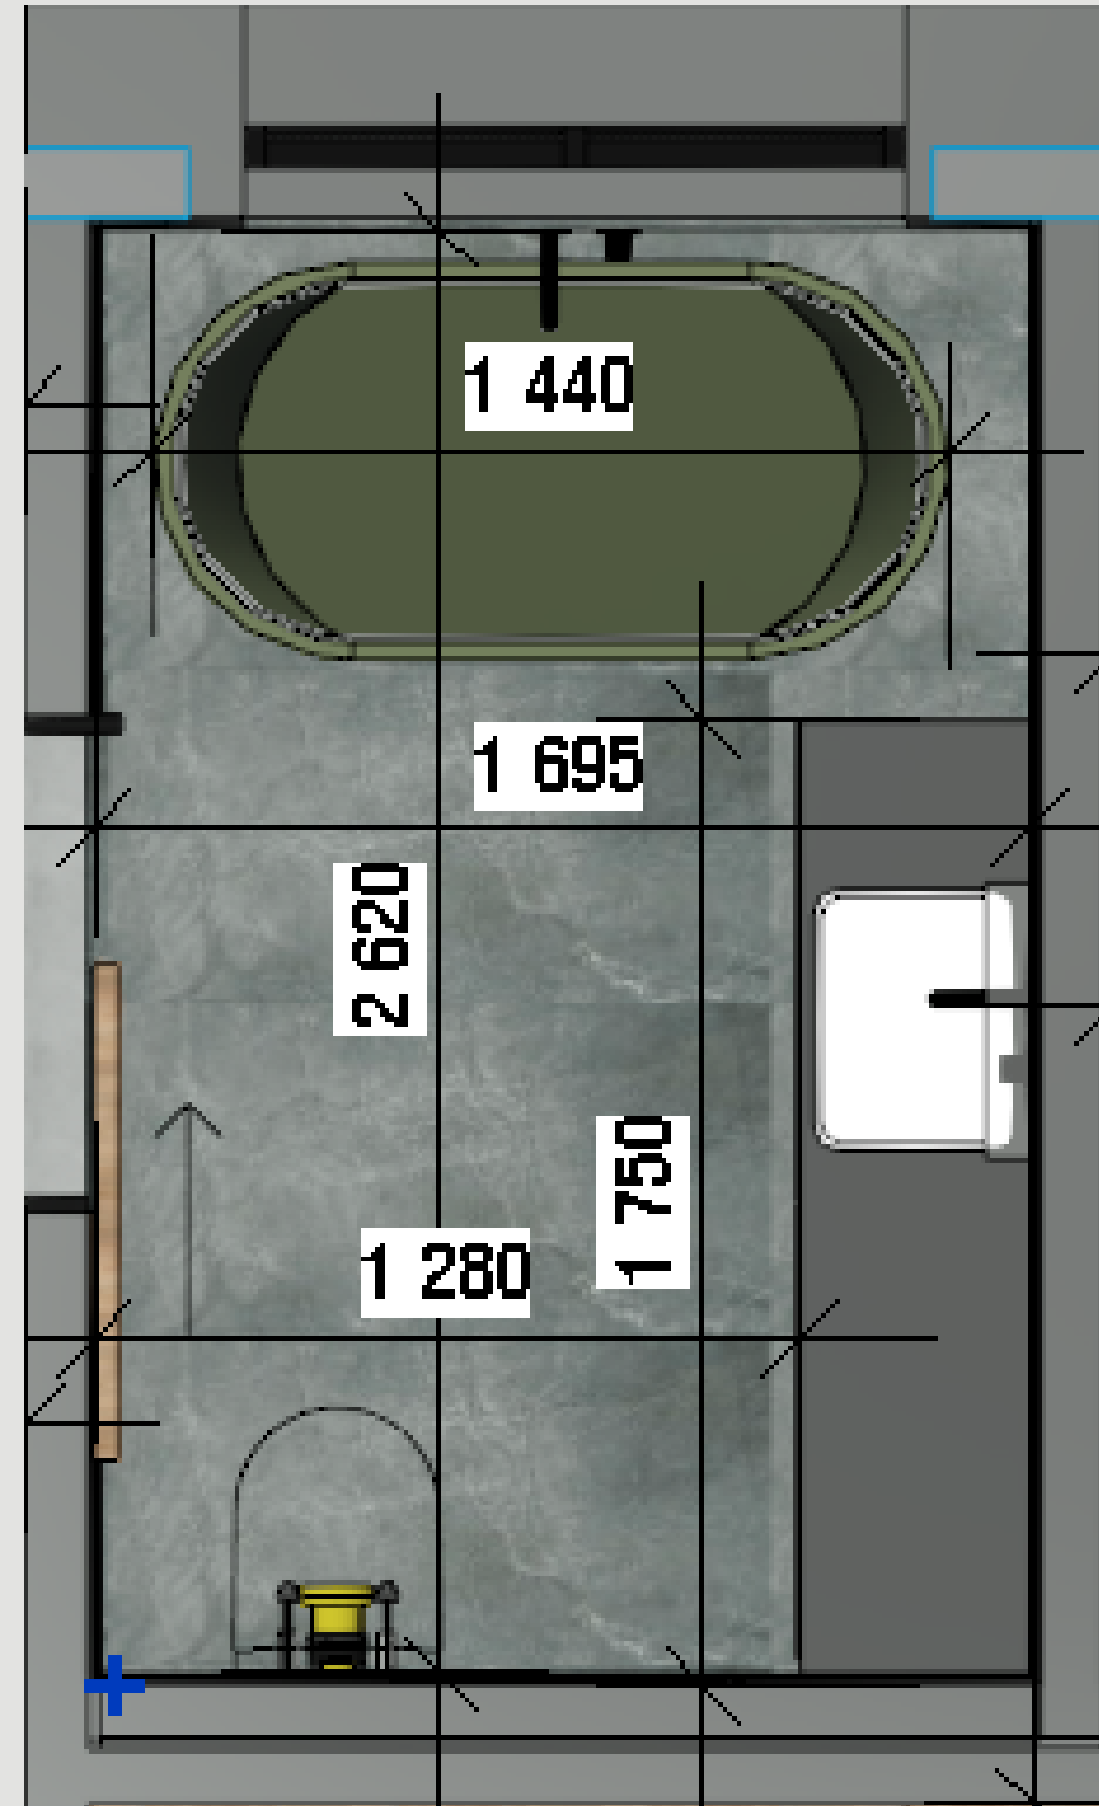

MASTER BATHROOM

FLOORPLAN