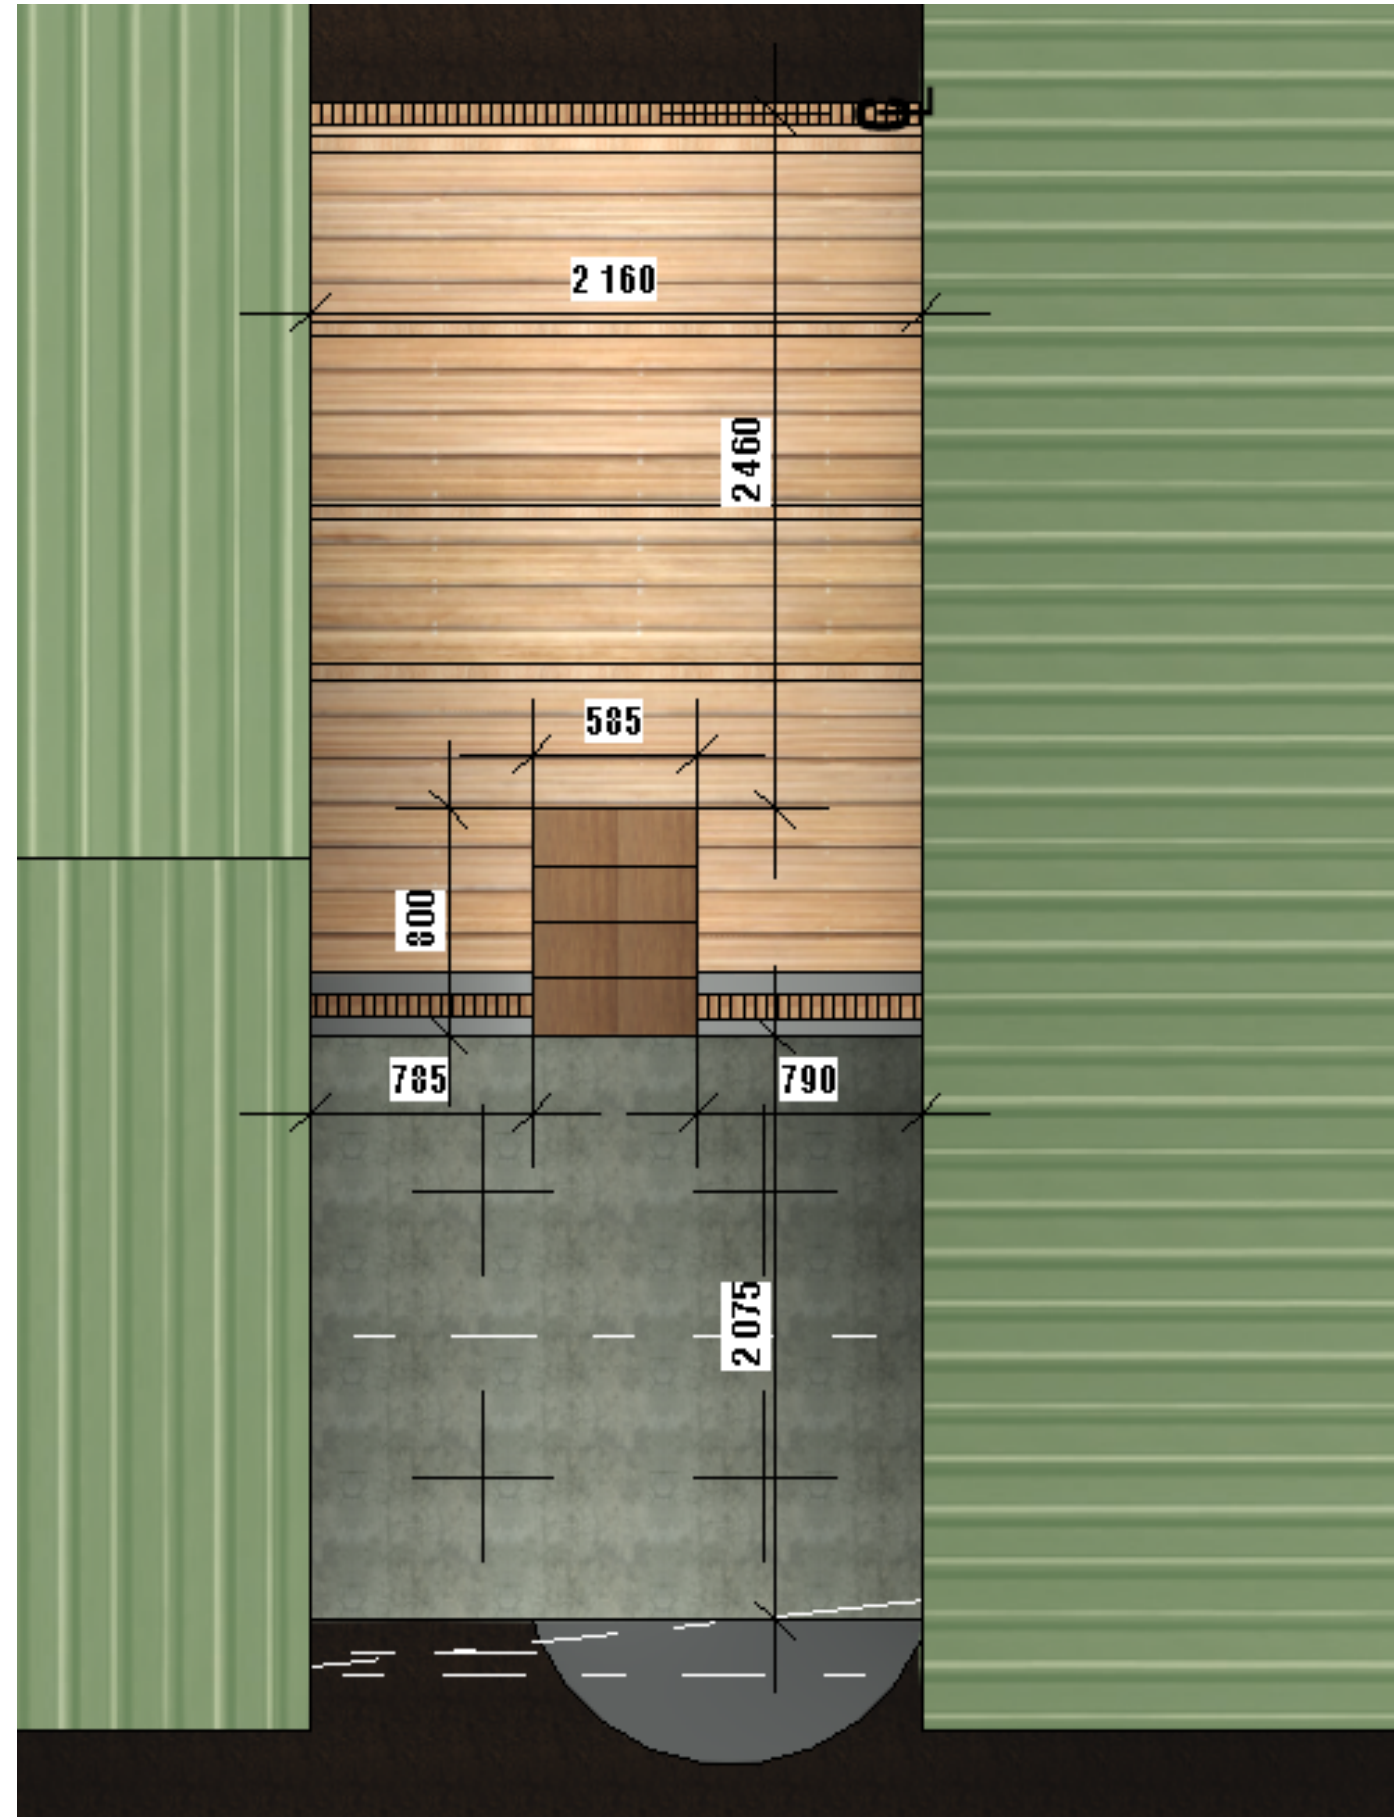

BRIDGE AND DECK