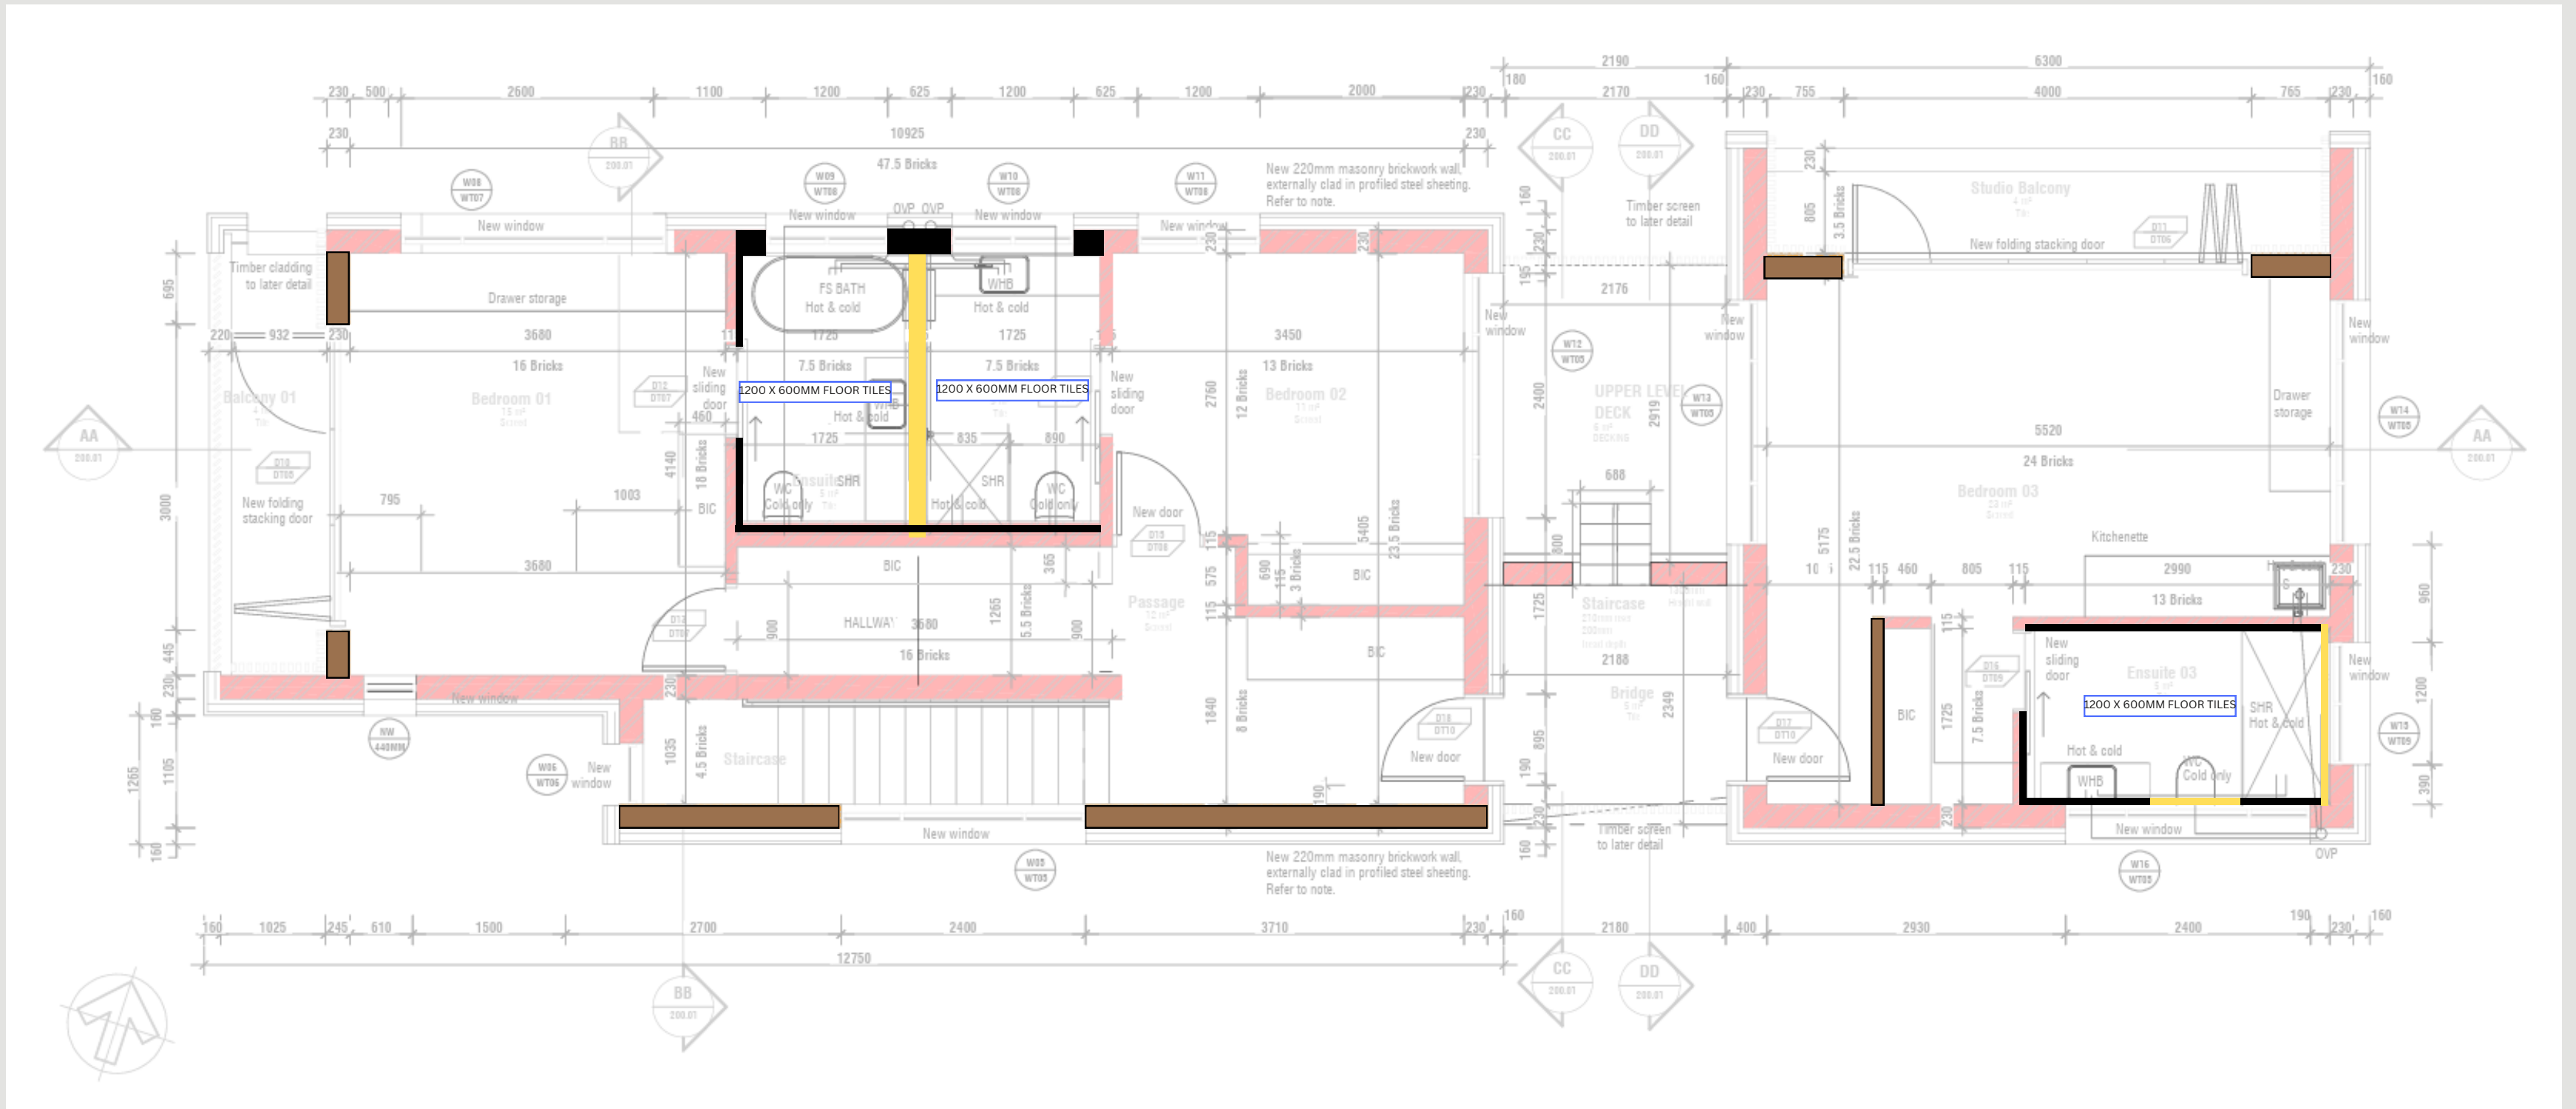

FLUSH PLATE IN MATT BALCK

MASTER BEDROOM and on suite FLOORPLAN

- EXPOSED CLAY BRICK
- SUBWAY TILES
- PLASTERED
- 1200 X 600 TILES

INTERIOR WALL FINISHES

- EXPOSED CLAY BRICK
- SUBWAY TILES
- PLASTERED
- 1200 X 600 TILES

INTERIOR WALL FINISHES