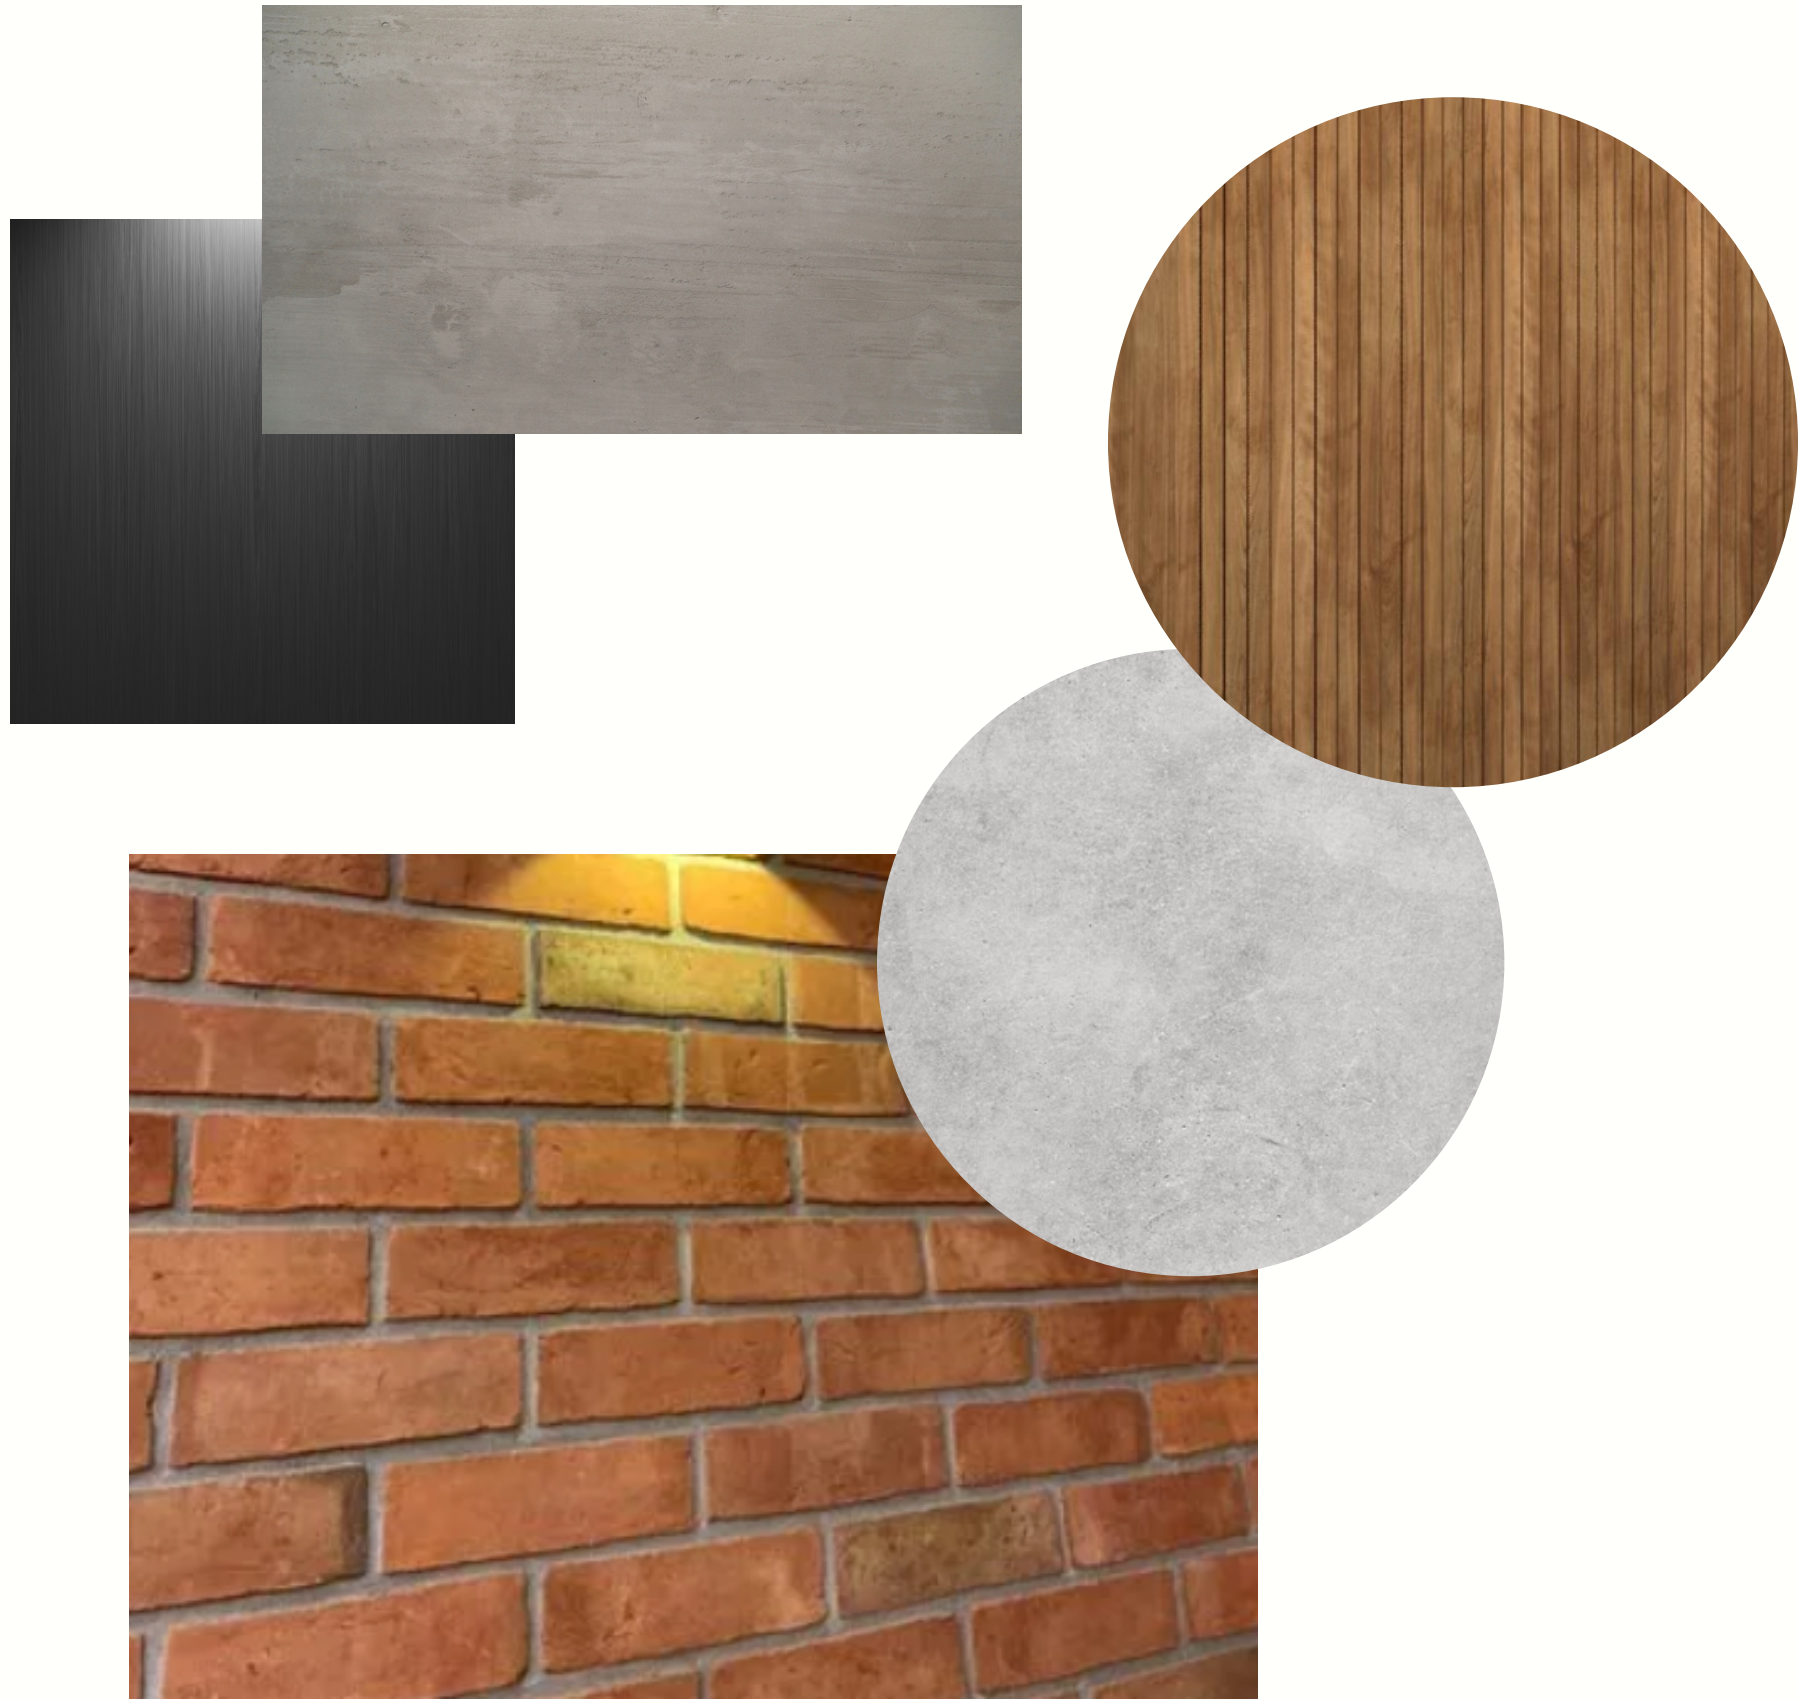

Materials

Material 1

PLASTERED WALLS

Material 2

BLACK CHROME FINISHES

Material 3

BIRCH PLYWOOD CUPBOARDS (SLATTED DOORS)

Material 4

SCREED FLOORING

Material 5

EXPOSED CLAY BRICK WALLS

Material 5

FLUSH PLATE IN MATT BALCK