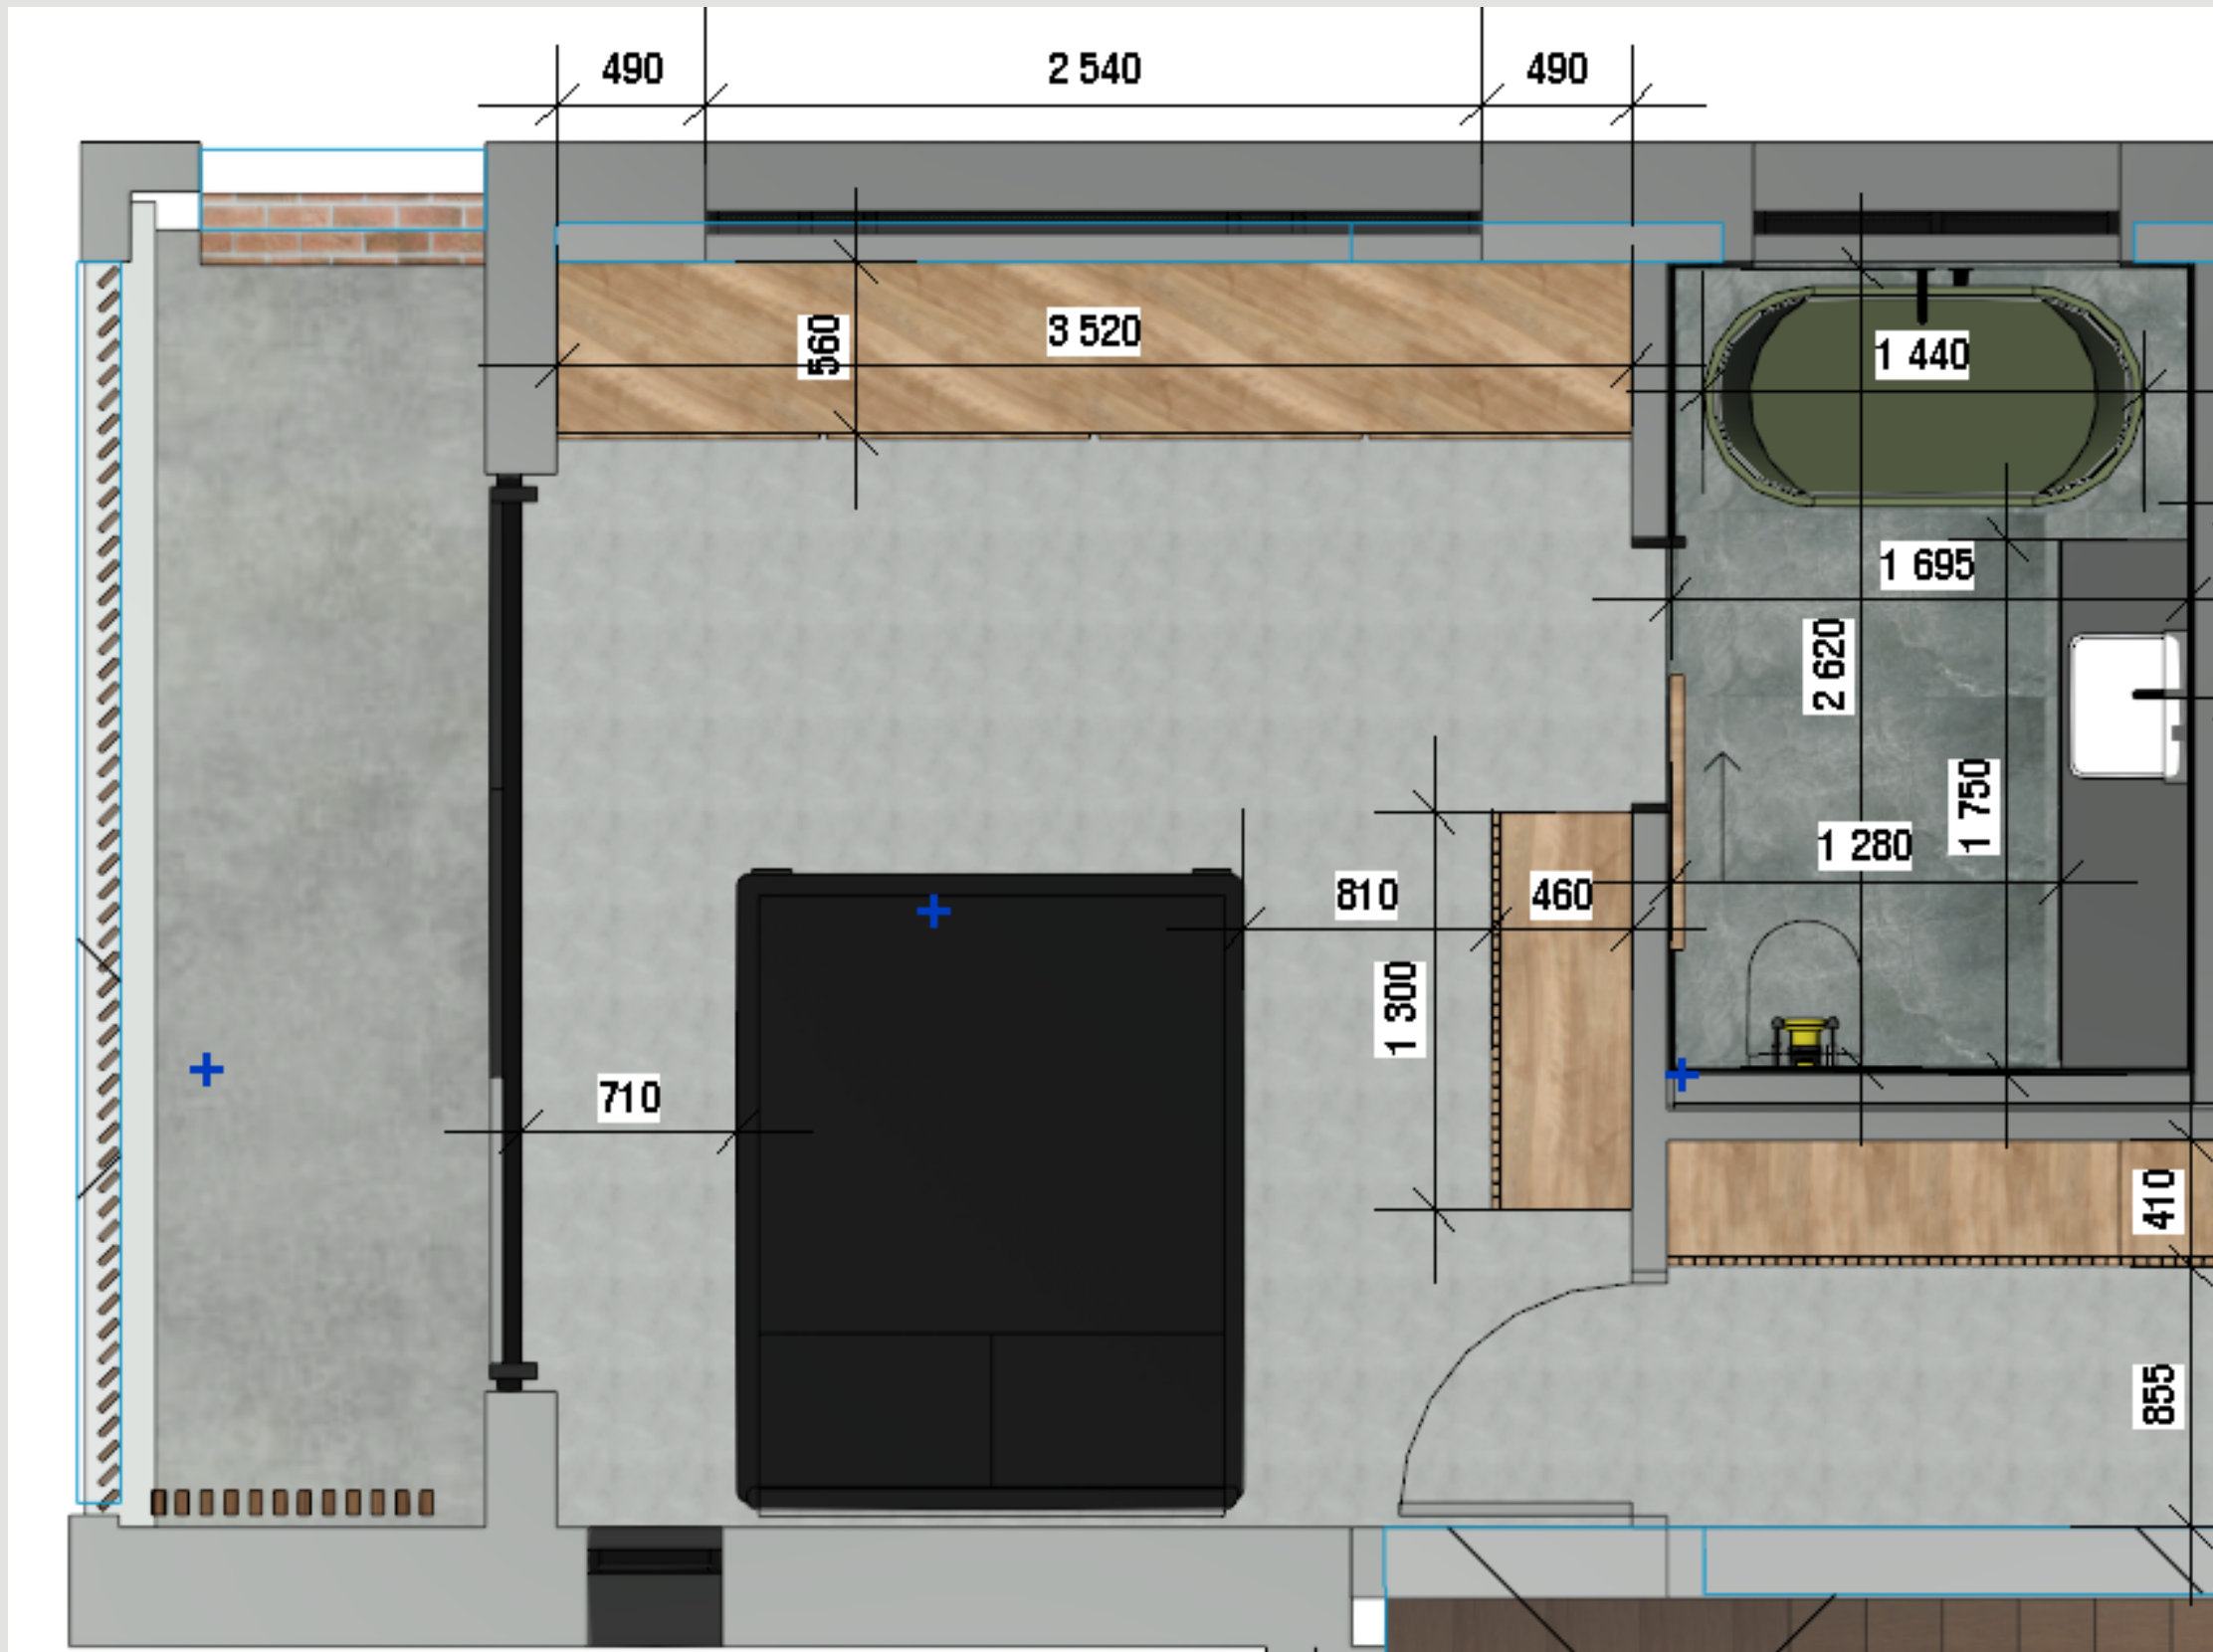

FLUSH PLATE IN MATT BALCK

MASTER BEDROOM and on suite FLOORPLAN

- EXPOSED CLAY BRICK
- SUBWAY TILES
- PLASTERED
- 1200 X 600 TILES

INTERIOR WALL FINISHES

- EXPOSED CLAY BRICK
- SUBWAY TILES
- PLASTERED
- 1200 X 600 TILES