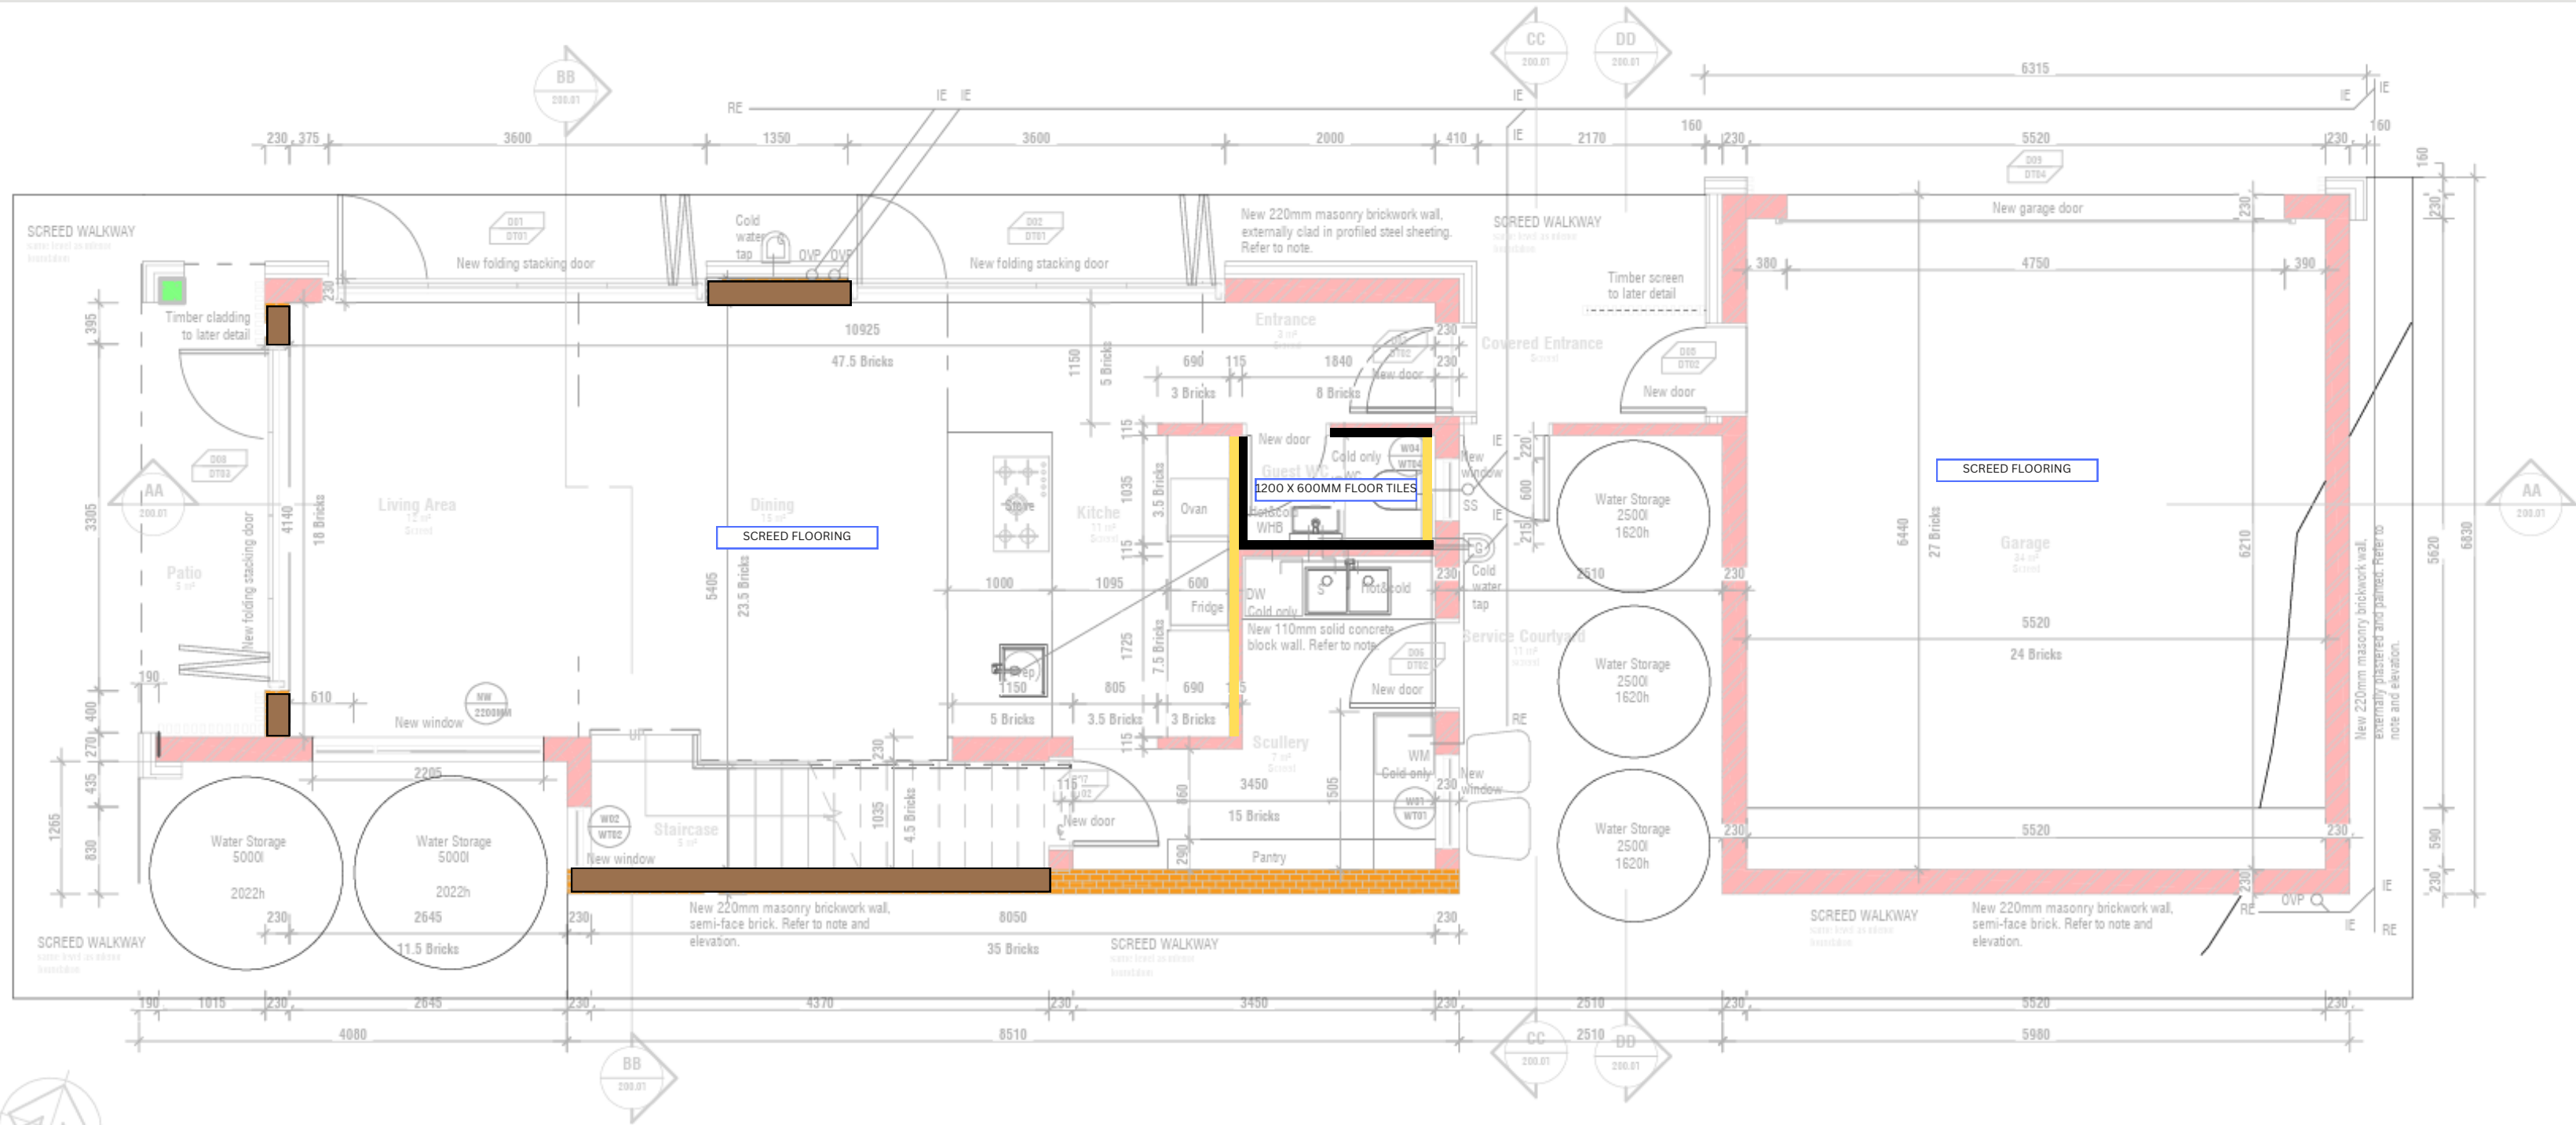

FLUSH PLATE IN MATT BALCK

MASTER BEDROOM and on suite FLOORPLAN

- EXPOSED CLAY BRICK
- SUBWAY TILES
- PLASTERED
- 1200 X 600 TILES

INTERIOR WALL FINISHES

- EXPOSED CLAY BRICK
- SUBWAY TILES
- PLASTERED
- 1200 X 600 TILES