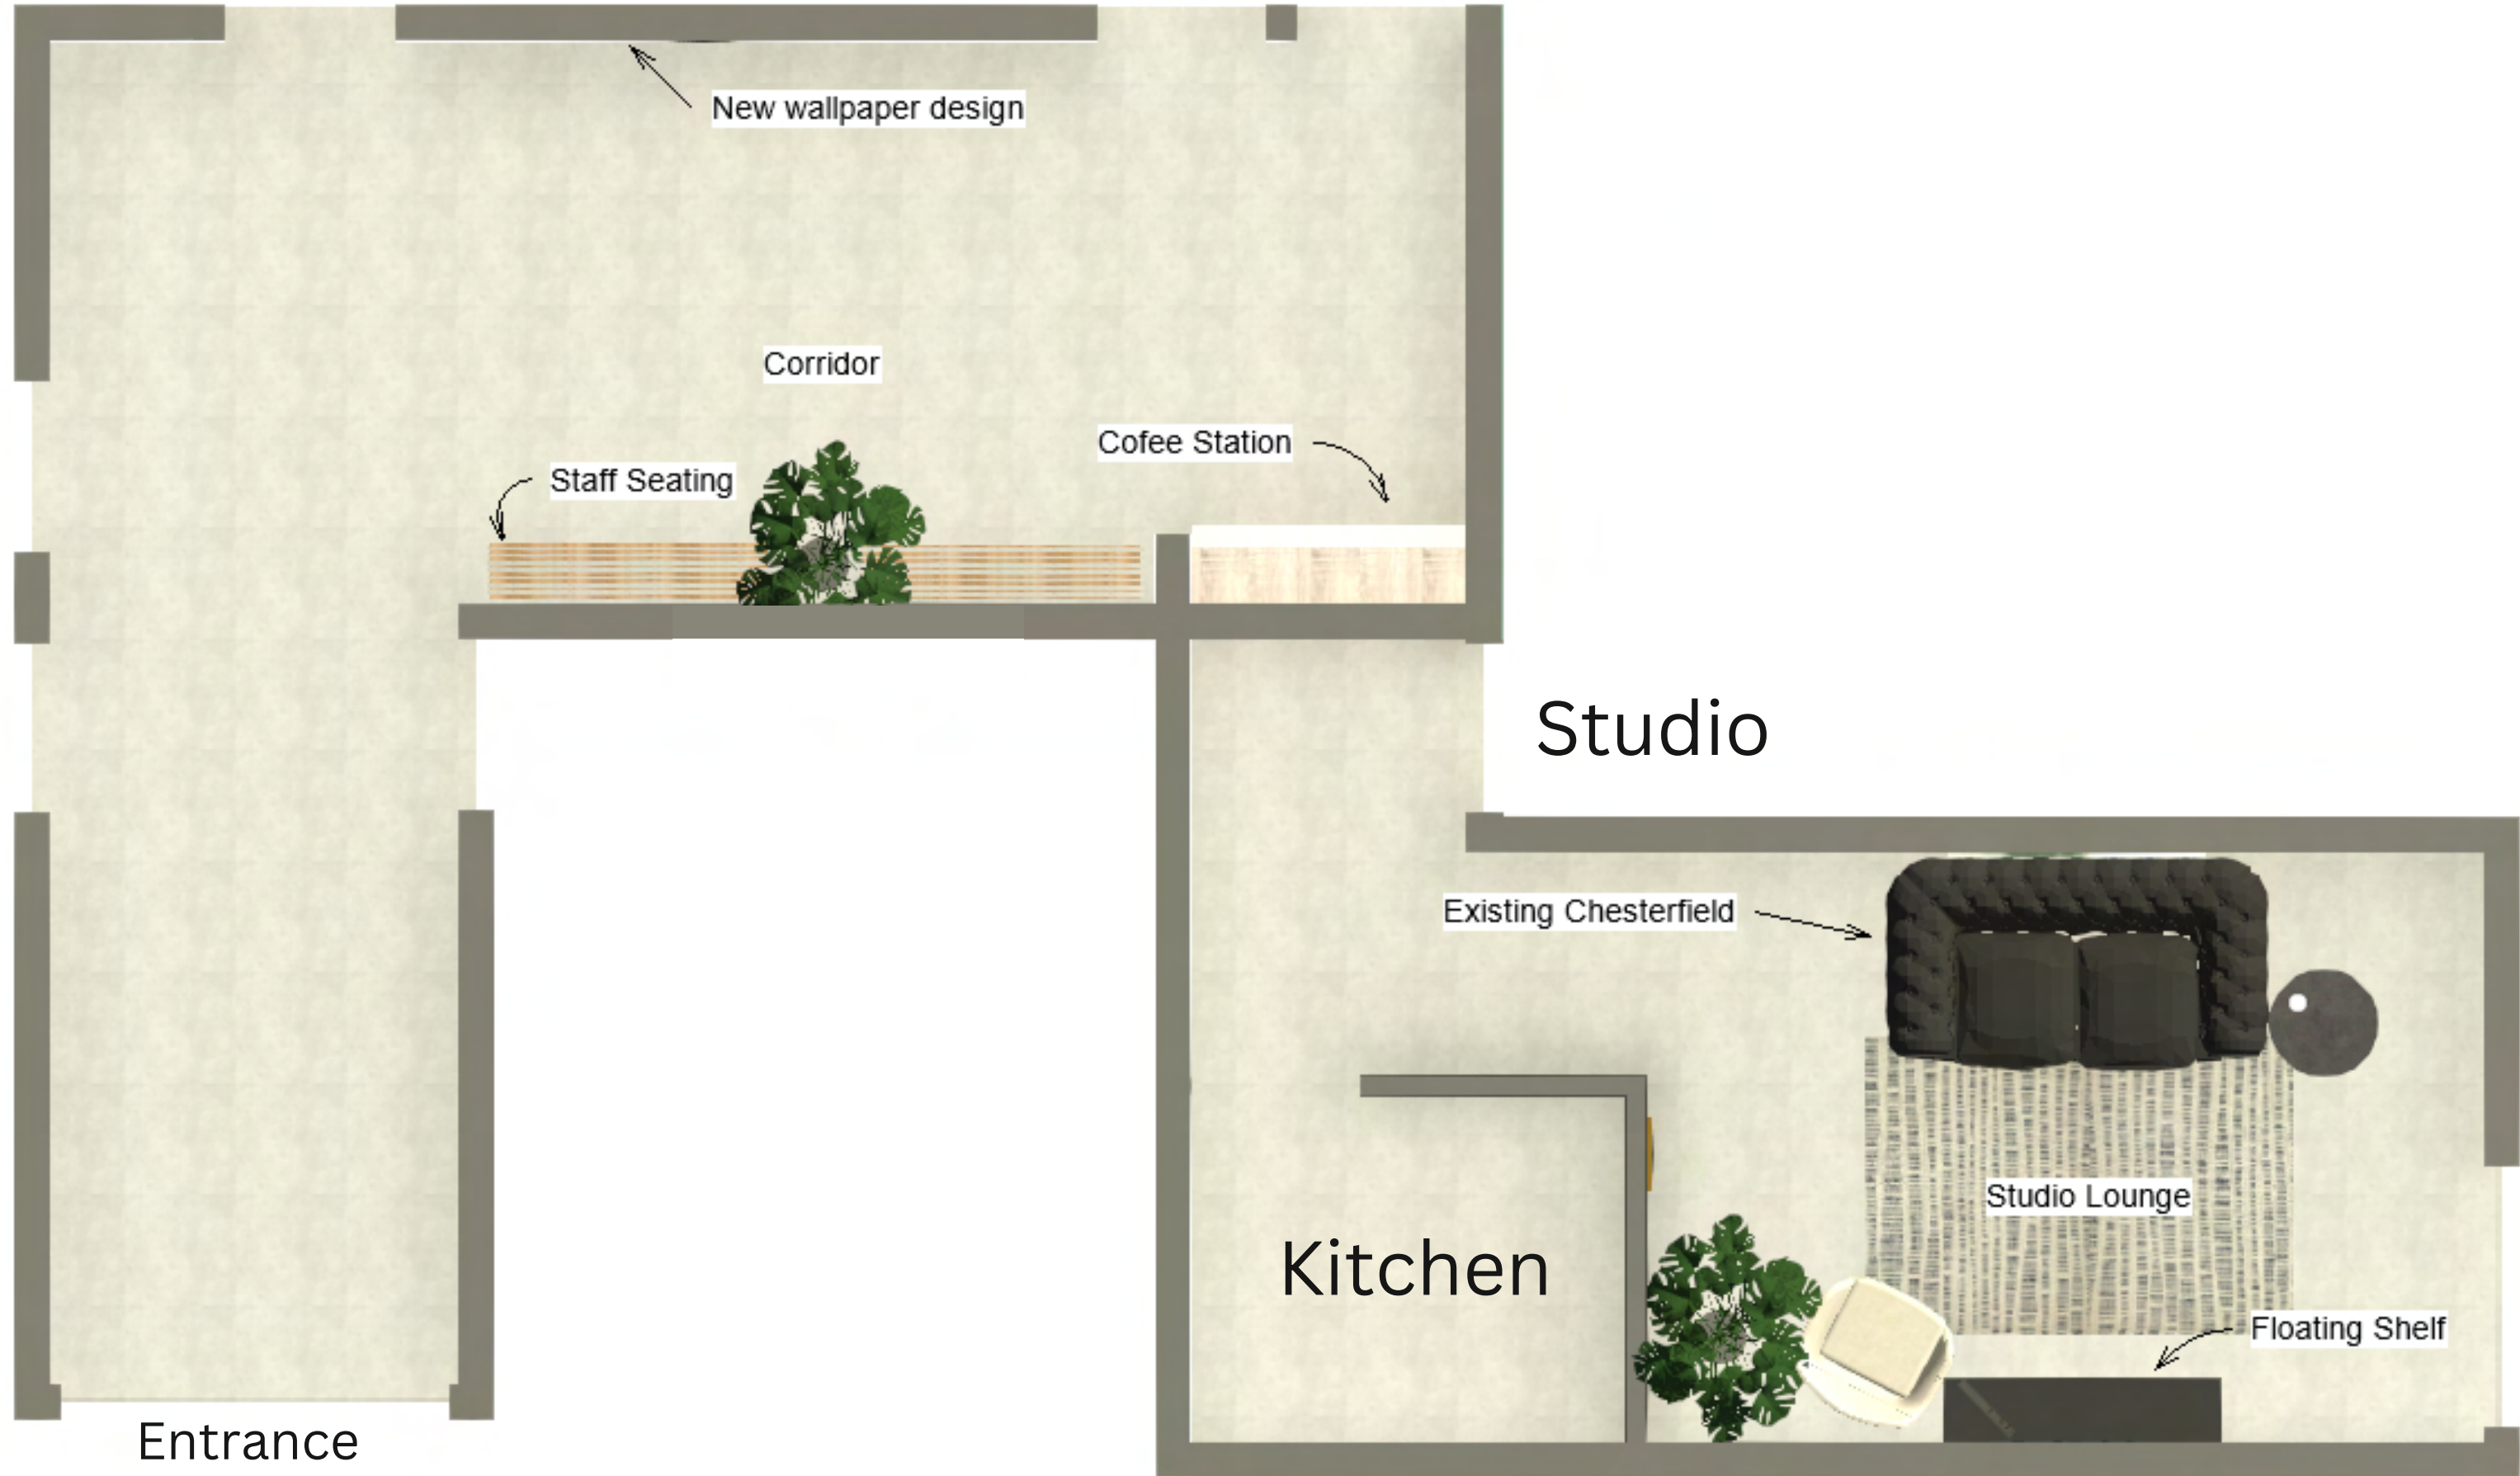

The Design

Corridor New Building

Easy sense of flow

A motivational space for staff to interact, Relax and enjoy a coffee whilst brainstorming. A key aspect to help remember work material.

Elegance

The design is created with hard textured materials, Coffee station to be equipped with plugs and shelving. Access to be easy and effective. Yet secluded visually.

Our Vision

Easy sense of flow

The space planning layout allows the client to move easily in the office, with minimal/ no obstacles. desks and Chairs withing close proximity from one another.

Elegance

The design is created with matt/textured in natural tones, undermount lighting, refined silver handles. Together this creates a tasteful and timeless office space.

Corridor

- Coffee Station
- Staff Seating
- Motivational Signage
- Custom Wallpaper
- Extra Plugs for station

Studio Lounge

- Company Signage
- Staff Seating
- Associated signage
- Wall Art
- Cementous Side table
- Rug With Vivid Paterns

Products:

Products:

Space Layout

Custom Built in Cabinet with LED strip lighting

PG Bison Maidenwood

Cusrtom Wallpaper design

Artwork with motivational wording

ELEVATION 1